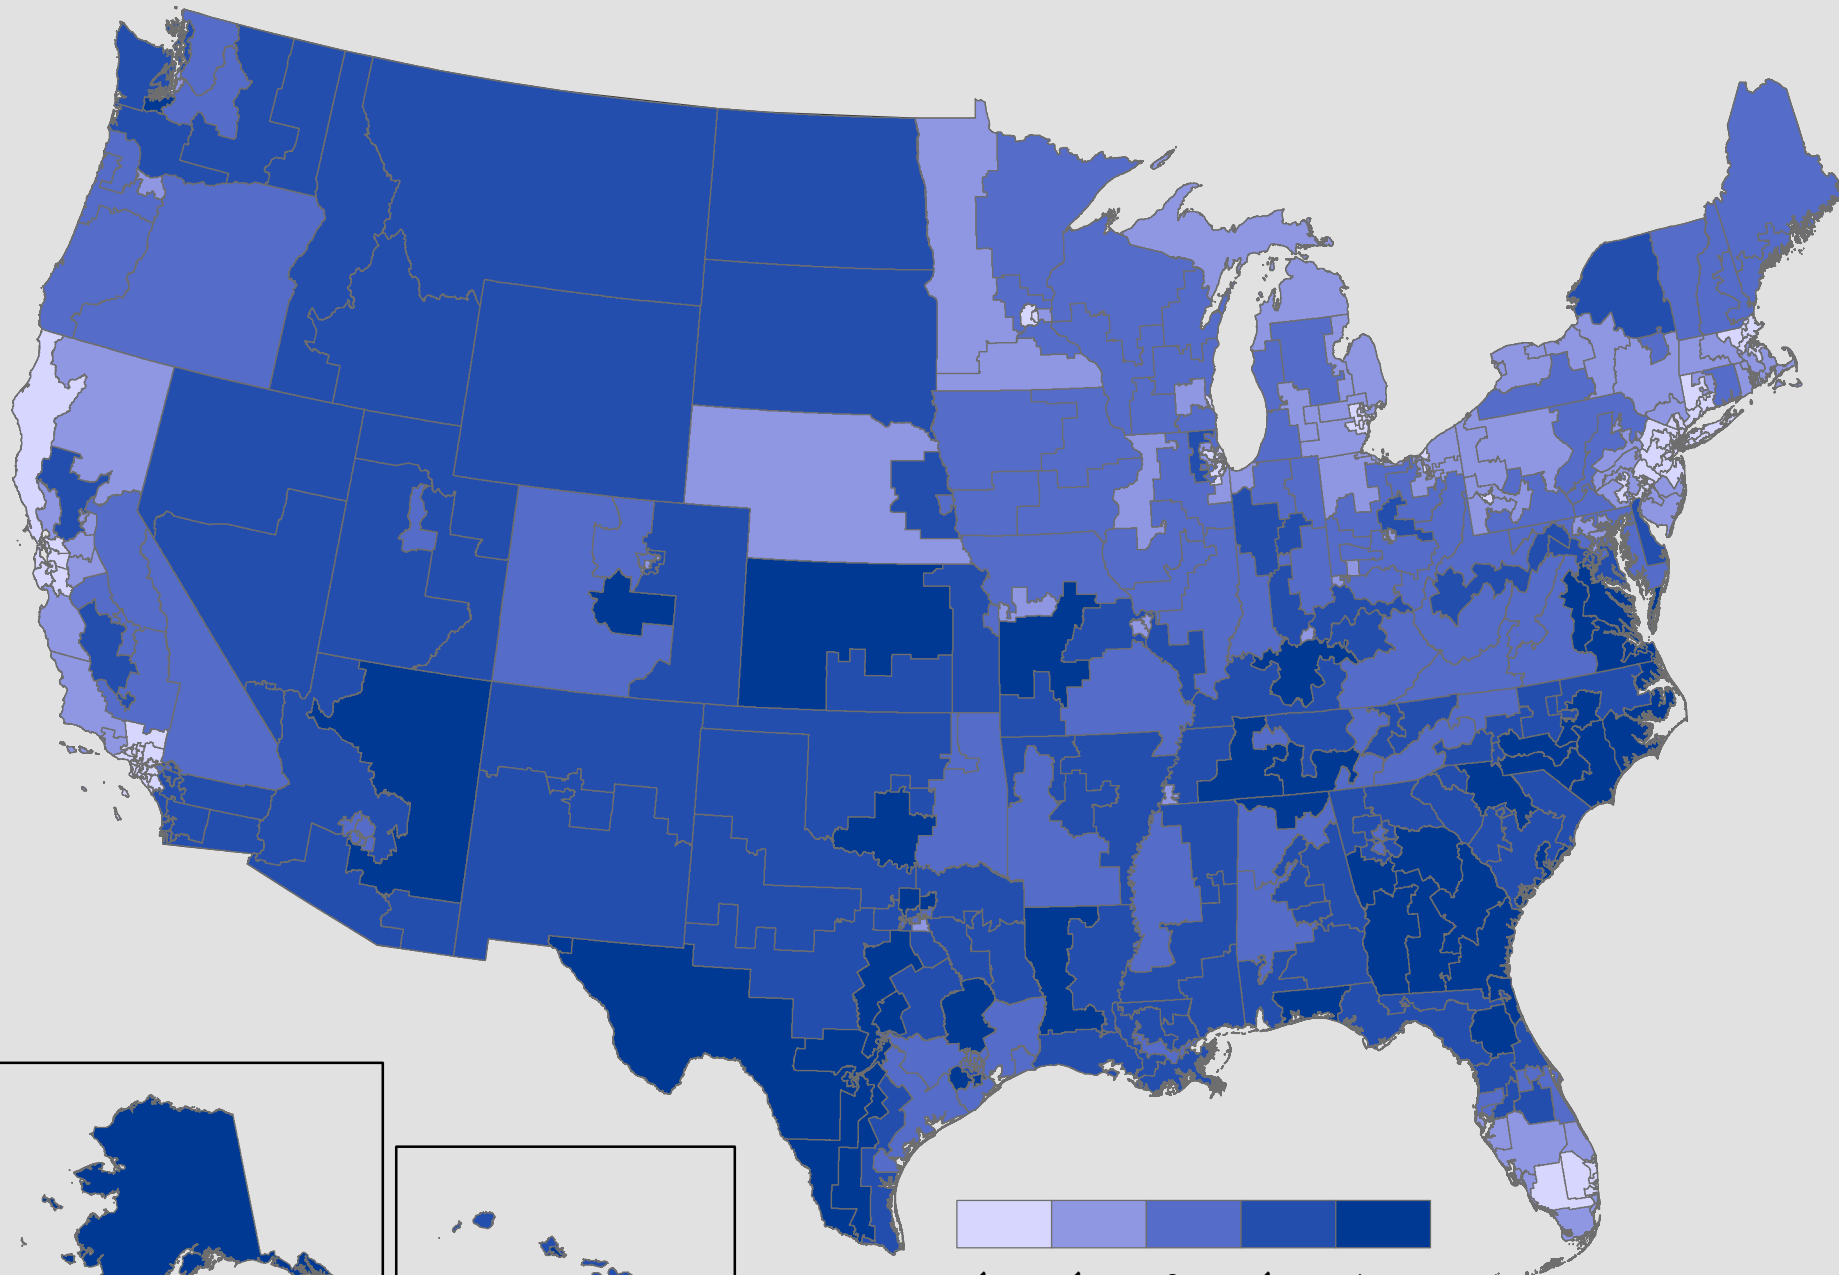

Percent Change of Veteran Population by Congressional District: 2018 to 2028

Alaska

Hawaii

Puerto Rico

-46.9 - -32.7
-32.6 - -24.7
-24.6 - -16.9
-16.8 - -6.7
-6.6 - -18.1